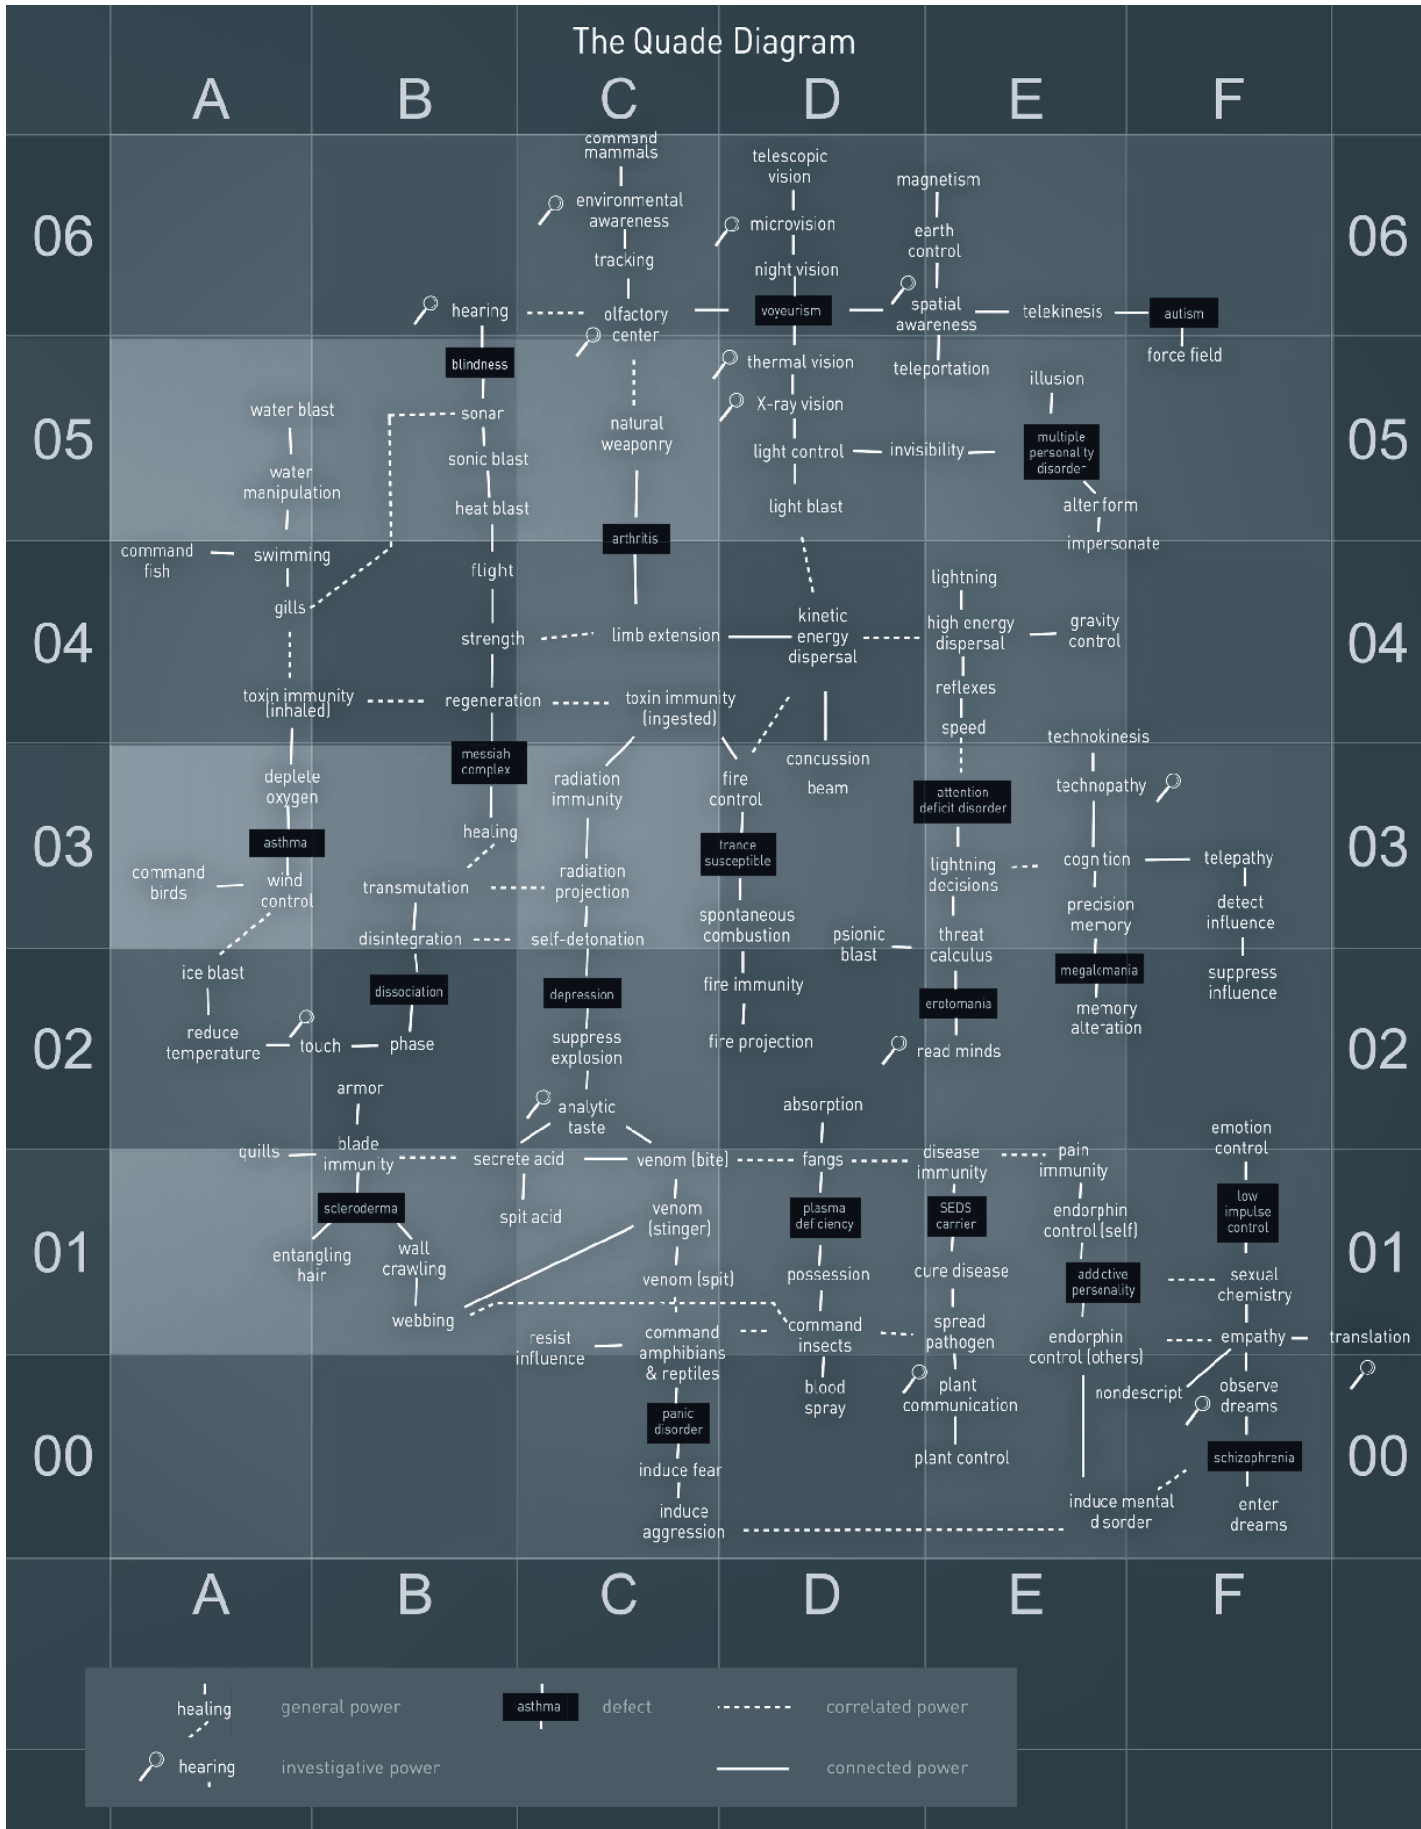

# The Quade Diagram

	healing	general power	<b>asthma</b>	defect	-----	correlated power
	hearing	investigative power	-----	connected power	-----	connected power